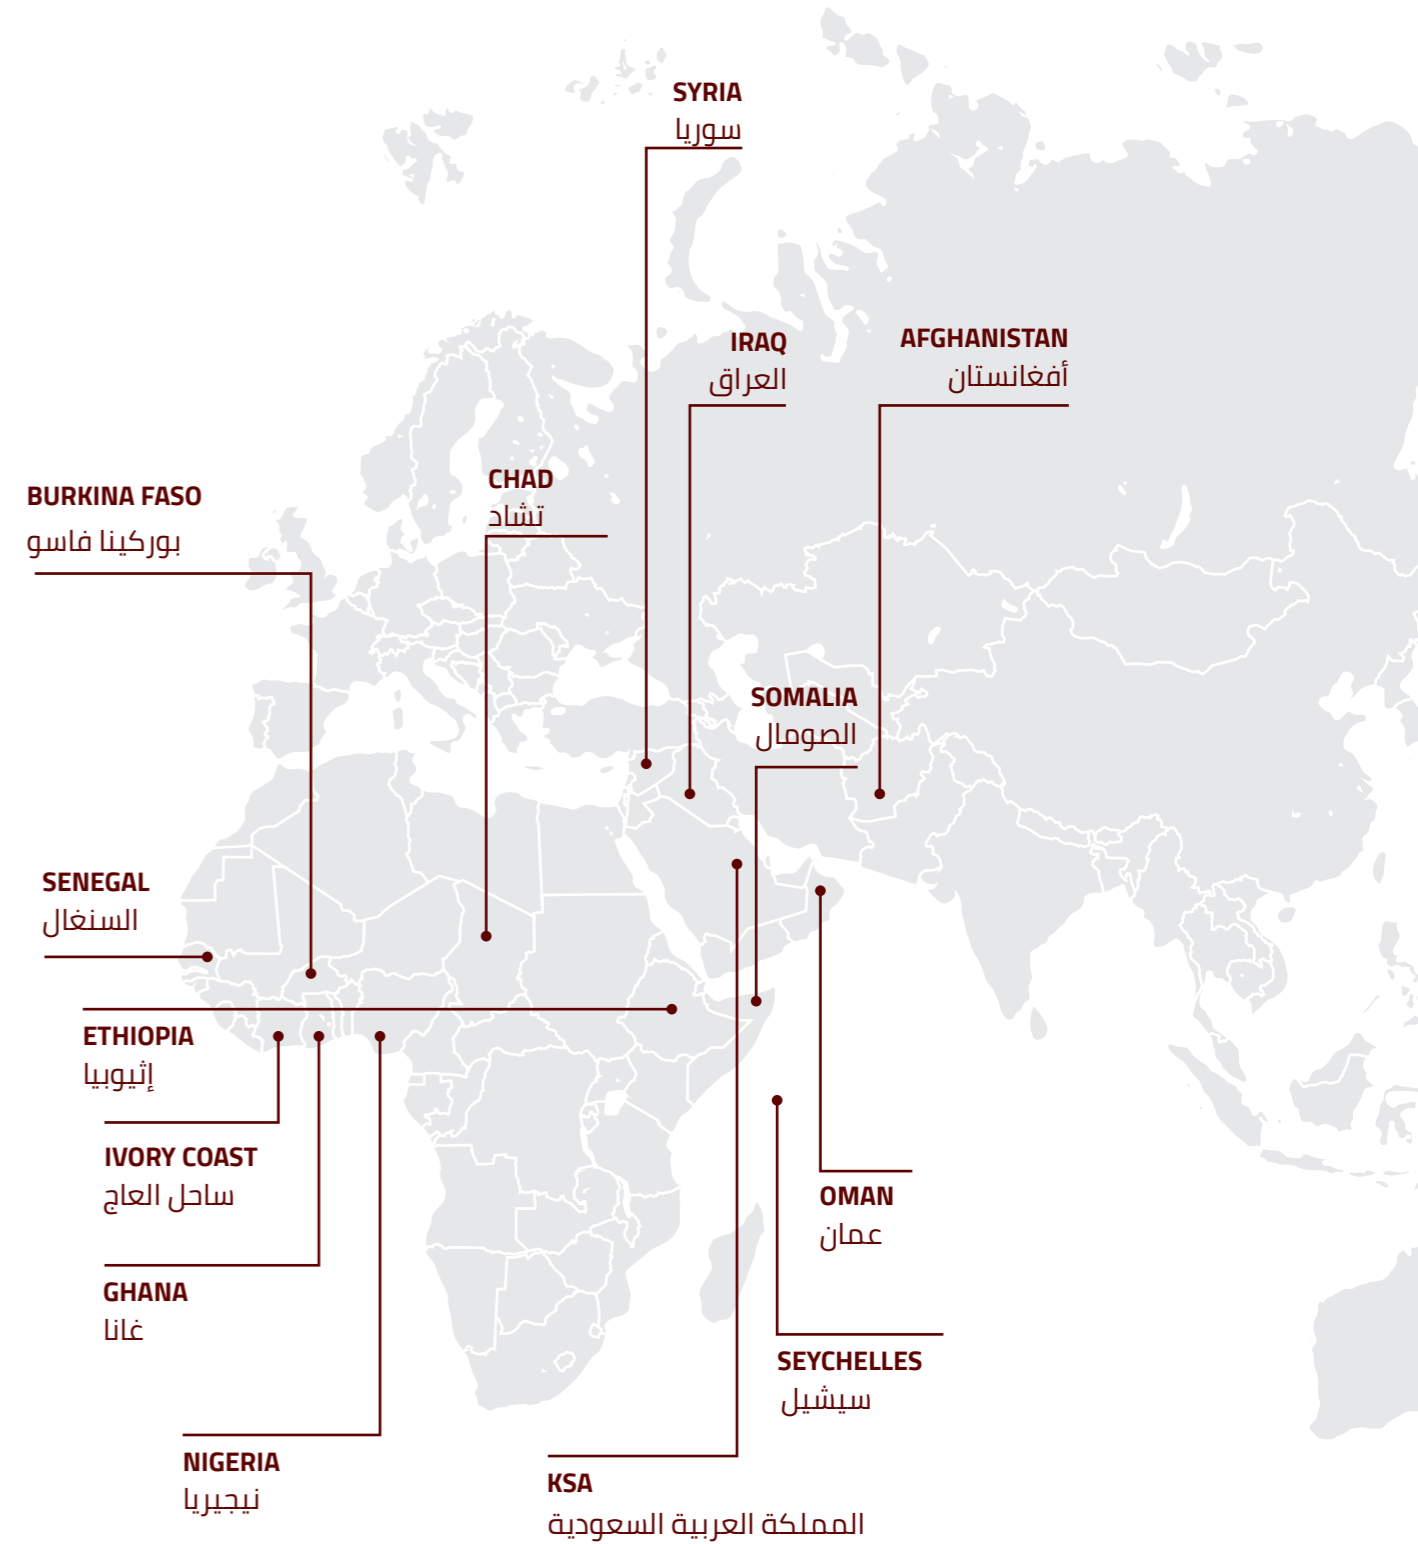

قيمنا الأساسية OUR CORE VALUES

النزاهة والأمانة
INTEGRITY & HONESTY

السلامة
SAFETY

تحقيق قيم حقيقية للعميل
CREATING VALUES FOR THE
CUSTOMER

الشجاعة والشغف
COURAGE & PASSION

تطوير الموظفين
EMPLOYEE DEVELOPMENT

INTERNATIONAL REACH

In 2011, MASSAED has started its international operations by handling & delivering the extensive modernized products & services to more than 10 countries across the Asian & African continents.

أنشطتنا الدولية

بدأت مصاعد في عام 2011 أنشطتها الدولية من خلال تقديم منتجات وخدمات حديثة متكاملة في أكثر من 20 دول في قارتي آسيا وإفريقيا